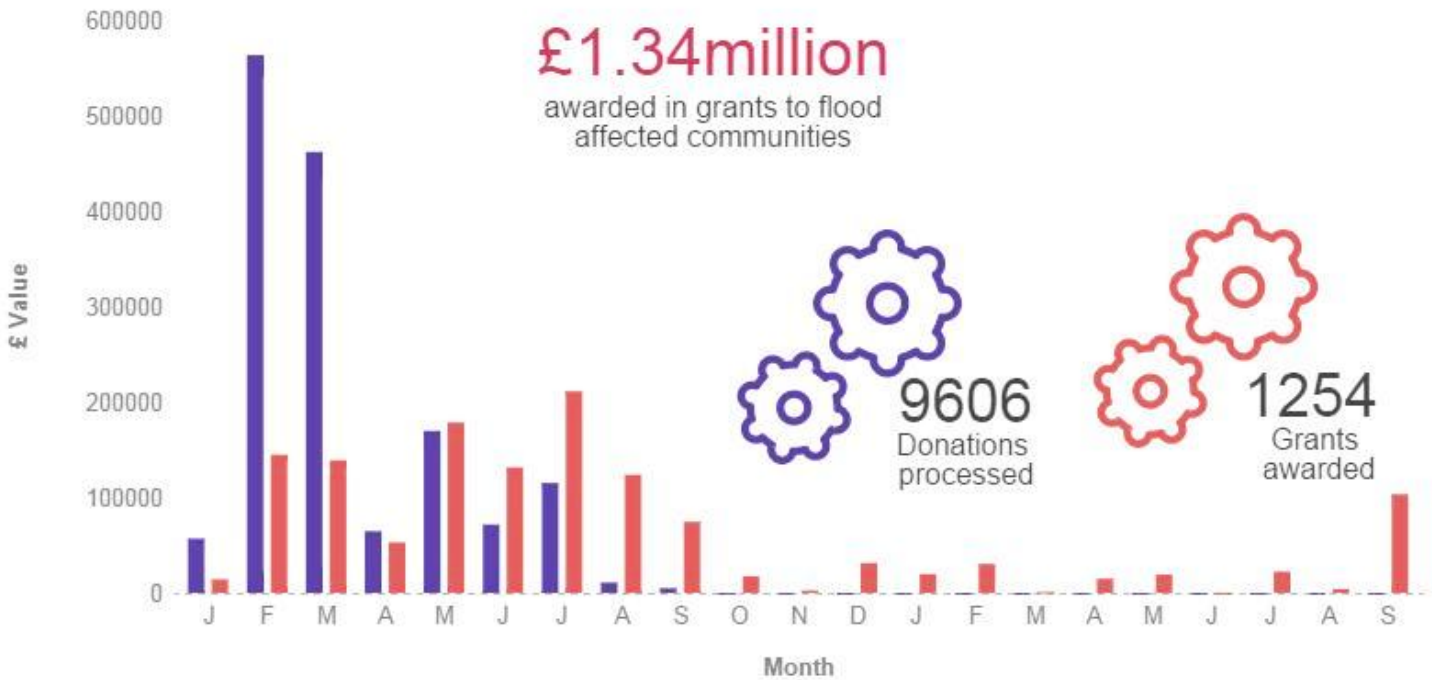

2014/15 Somerset Flood Relief Fund

Donations and Grants

£1.34million

awarded in grants to flood affected communities

Grant Distribution

Households (69%) Community (5%) Microbusiness (9%) Farmers (17%)