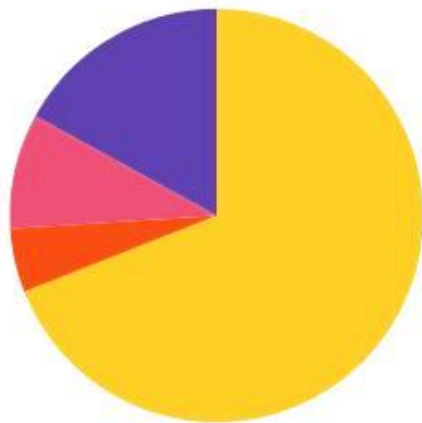

2014/15 Somerset Flood Relief Fund

Donations and Grants

£1.34million

awarded in grants to flood affected communities

Grant Distribution

Households (69%) Community (5%) Microbusiness (9%) Farmers (17%)